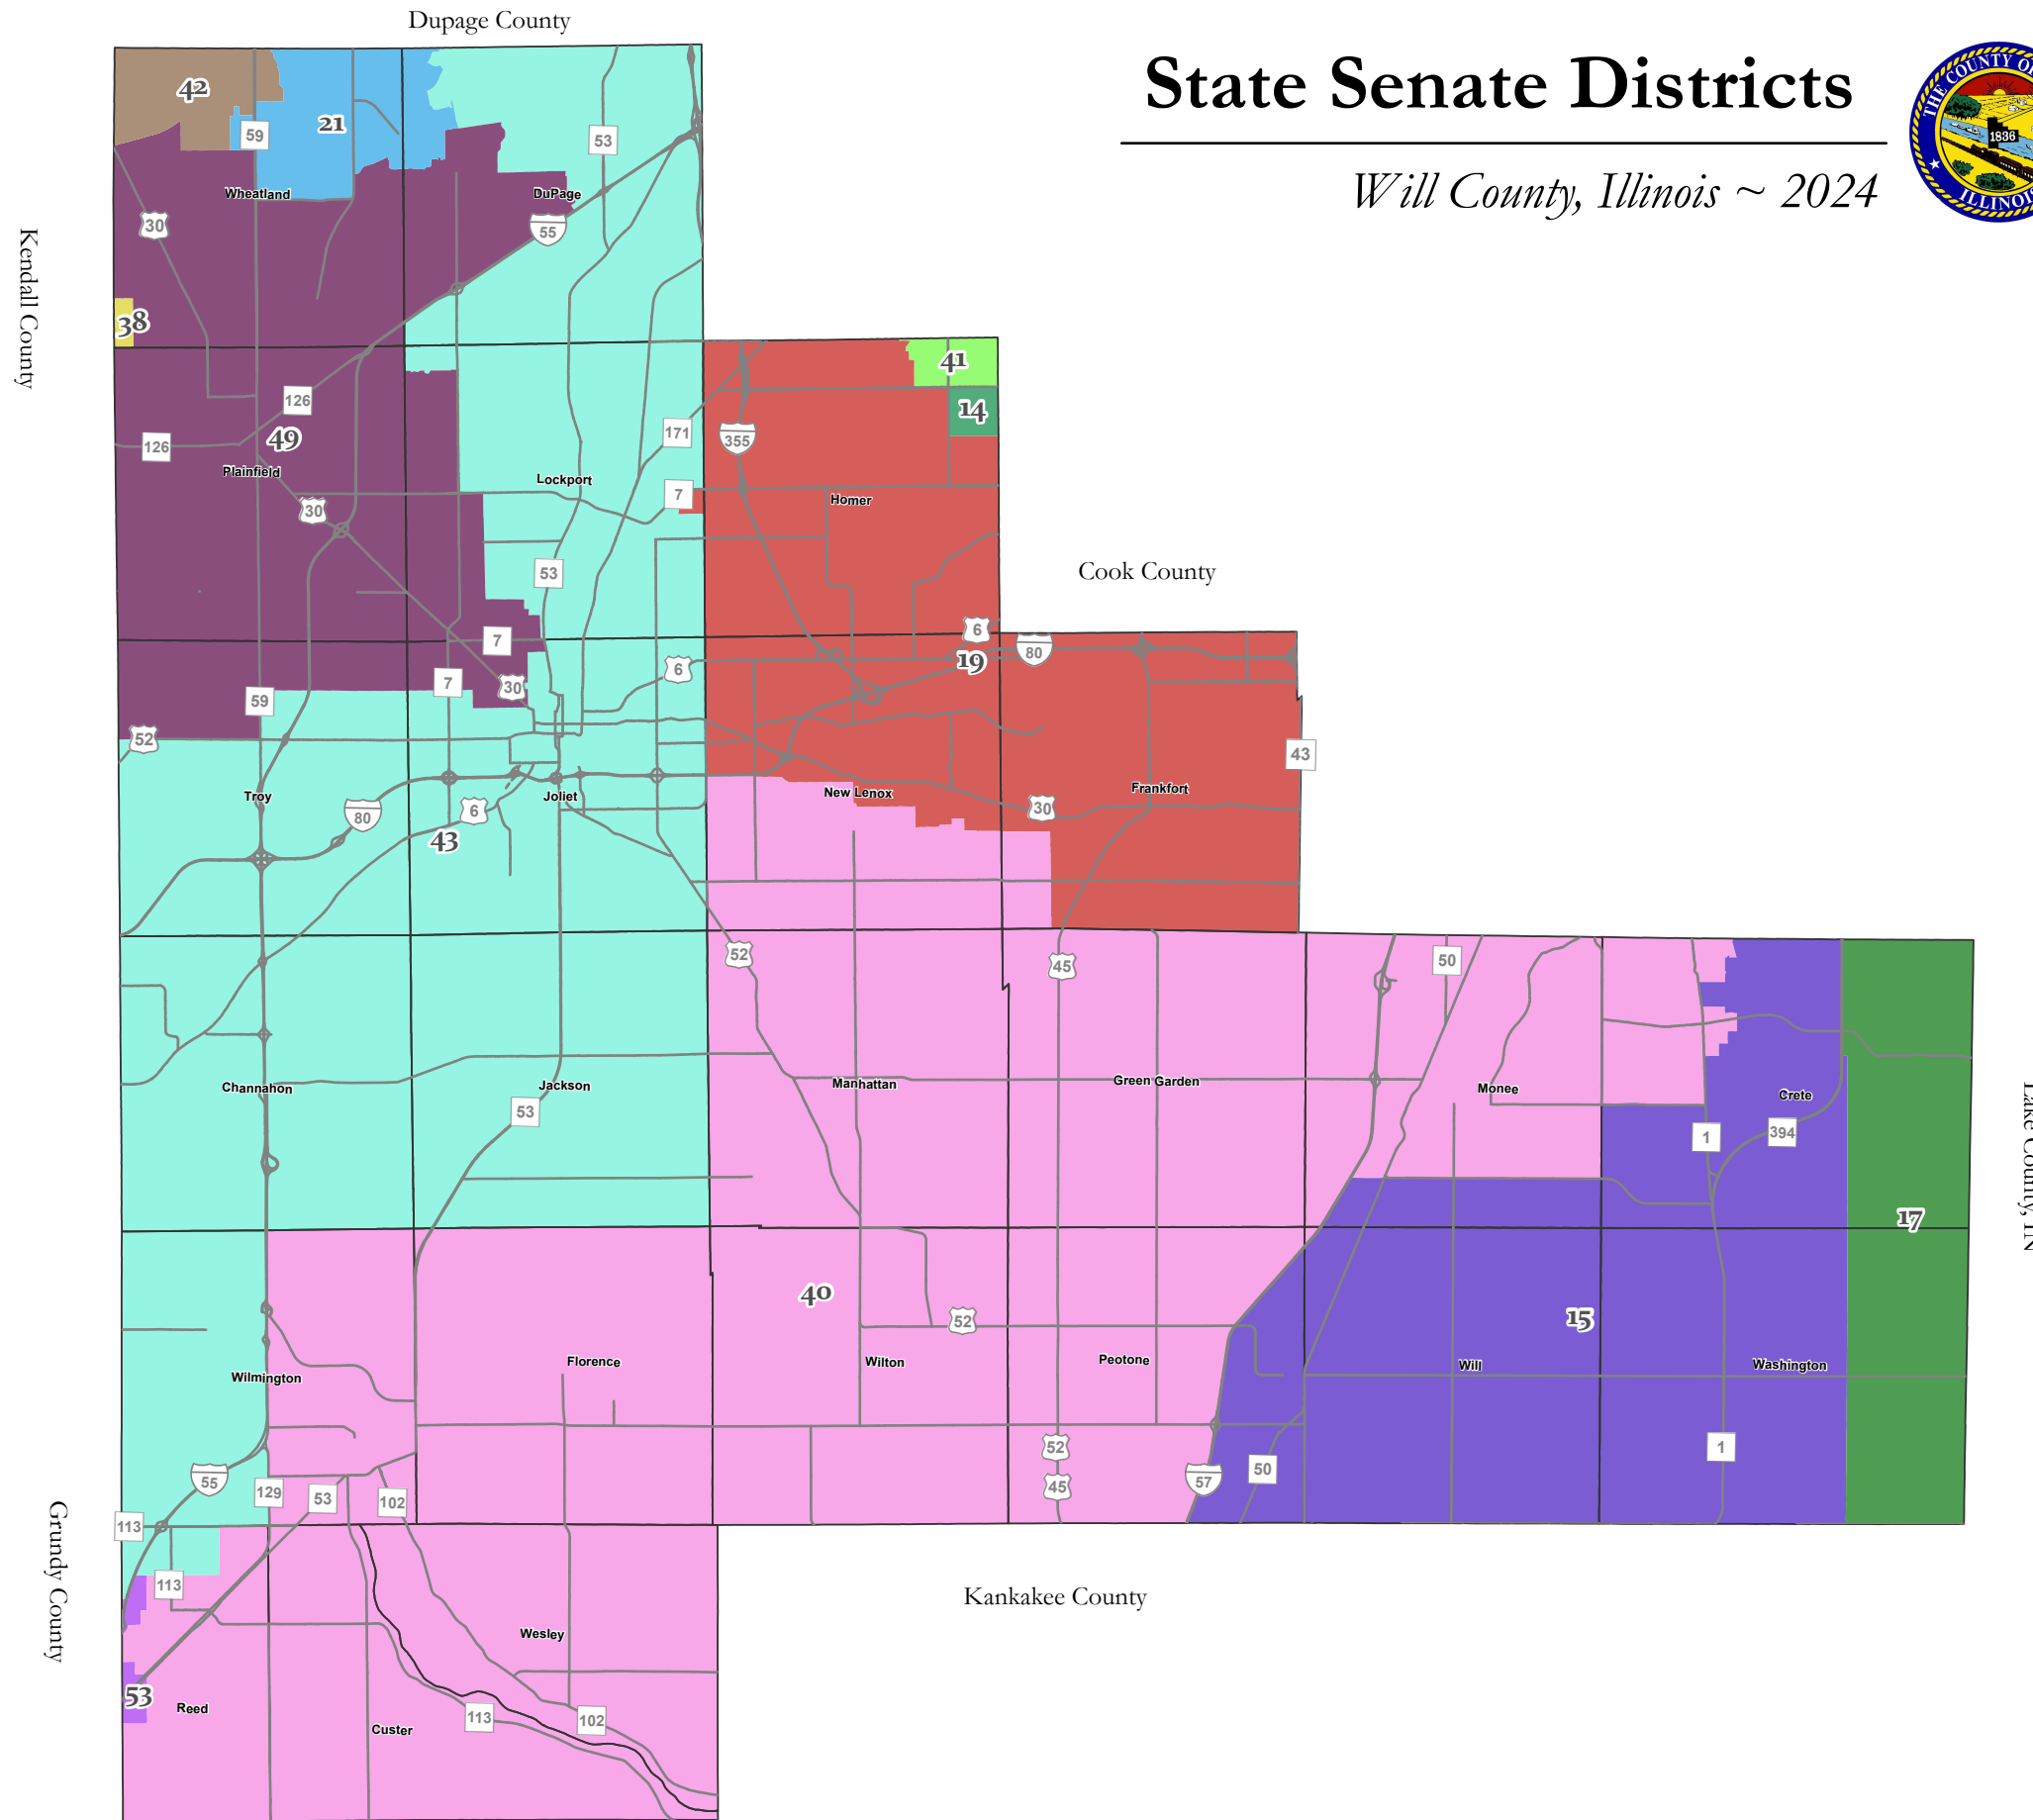

State Senate Districts

Will County, Illinois ~ 2024

State Senate Representatives

- State Highway
- U.S. Highway
- Federal Highway
- Township

- 14, Emil Jones, III
- 15, Napoleon Harris, III
- 17, Elgie R. Sims, Jr.
- 19, Michael E. Hastings
- 21, Laura Ellman
- 38, Sue Rezin
- 40, Patrick J. Joyce
- 41, John F. Curran
- 42, Linda Holmes
- 43, Rachel Ventura
- 49, Meg Loughran Cappel
- 53, Tom Bennett